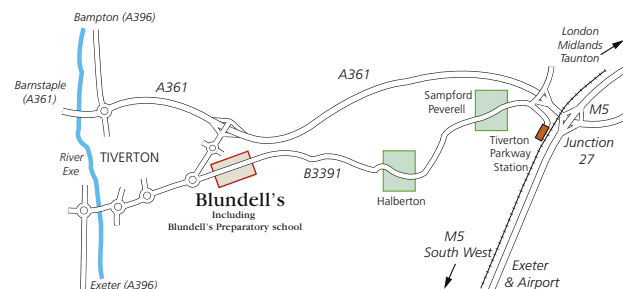

Name(s) of Child/Children

Name: .....

Date of birth: .....

Current School: .....

Possible year of entry: 2019   2020   2021

Please indicate age on entry   11+   13+   16+

Type of place required: Day   Flexi-Boarding
Weekly Boarding   Full Boarding

Name: .....

Date of birth: .....

Current School: .....

Possible year of entry: 2019   2020   2021

Please indicate age on entry   11+   13+   16+

Type of place required: Day   Flexi-Boarding
Weekly Boarding   Full Boarding

Name: .....

Date of birth: .....

Current School: .....

Possible year of entry: 2019   2020   2021

Please indicate age on entry   11+   13+   16+

Type of place required: Day   Flexi-Boarding
Weekly Boarding   Full Boarding

Blundell's School

Tiverton
Devon

EX16 4DN

Tel: +44 (0)1884 252543

Fax: +44 (0)1884 243232

E-mail: info@blundells.org

www.blundells.org

Open Morning

Saturday 15th September 2018

for all levels of entry to
the senior school

11+, 13+ and Sixth Form

Blundell's

FOUNDED 1604